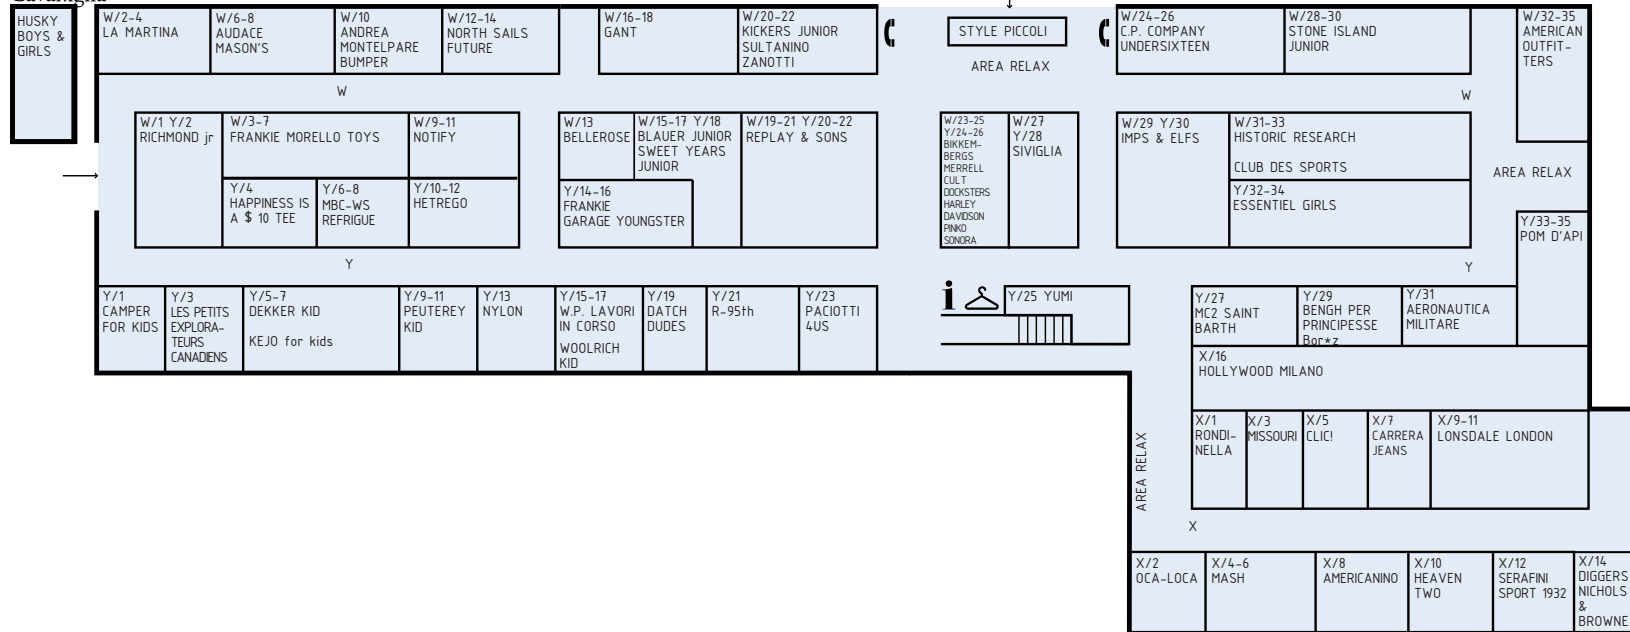

Sport Generation

Padiglione Cavaniglia | n. 6

Cortile del Cavaniglia | n. 7

Cortile del
Cavaniglia